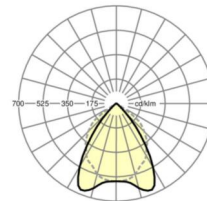

**LIGHTING TECHNOLOGY**

Placement	LED, Colour rendering/Light colour CRI ≥ 80 / 4000K
Colour tolerance (MacAdam)	3SDCM
Photobiological safety (Luminaire)	RG0
Nominal luminous flux	4038lm
LED service life	50000h L80/B10 (Tq 25°C)
Luminaire luminous efficiency	155lm/W
UGR lat./long.	15.5 / 19.0

**MECHANICS**

Housing colour	traffic white RAL 9016
Dimensions (LxWxDxH)	1488mm x 140mm x 64mm
Weight (net)	4.64kg
Type of installation	Pendant individual mounting, Pendant light strip mounting

**DEEP-LINK**

<https://www.regiolux.de/en/article/65240026660>

Reference	LED 4000lm 840
ηLB	100 %
Φ ↓/↑	100 % / 0 %
UGR lat./long.	15.5 / 19.0
VDU	65° < 1000cd/m <sup>2</sup>

**Dimensions**

<b>L</b>	1488 mm	Length
<b>B</b>	140 mm	Width
<b>H</b>	64 mm	Height
<b>A1</b>	1376 mm	Mounting distance single mounting
<b>A2</b>	1426 mm	Mounting distance 1st luminaire of the light run
<b>A3</b>	1476 mm	Mounting distance between luminaires in a light run arrangement
<b>P min</b>	500 mm	Minimum suspension length
<b>P max</b>	1900 mm	Maximum suspension length